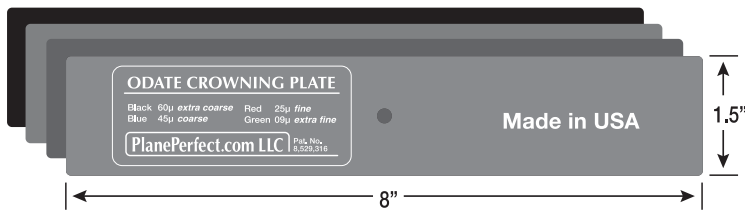

Ordering Information & Worksheet

UNIVERSAL SHARPENING JIG • ODATE CROWNING & DRESSING PLATES SHARPENING SYSTEM ESSENTIALS

Made in USA

To Order Call:
781-400-1950
or
781-237-4876

| Item | Order | List Price | Qty | Total |
|---------------------------------|----------------------|------------|-----|-------|
| Universal Sharpening Jig (USJ): | USJ | 79.00 | | |
| Glideway accessory to the USJ | NEW! Glideway | 35.00 | | |

Half wide Odate Crowning Plates:

| Item | Grit | | Color | | |
|-------------------------------|-------------------|-----------|-------|-------|--|
| Odate Crowning Plate - Honing | 220 mesh diamond | 60 micron | Black | 70.00 | |
| Odate Crowning Plate - Honing | 325 mesh diamond | 45 micron | Blue | 70.00 | |
| Odate Crowning Plate - Honing | 600 mesh diamond | 25 micron | Red | 70.00 | |
| Odate Crowning Plate - Honing | 1200 mesh diamond | 9 micron | Green | 70.00 | |

Half wide Odate Dressing Plate:

| Item | Grit | | Color | | |
|-------------------------------|------------------|-----------|-------|-------|--|
| Odate Dressing Plate - Honing | 220 mesh diamond | 60 micron | Black | 70.00 | |