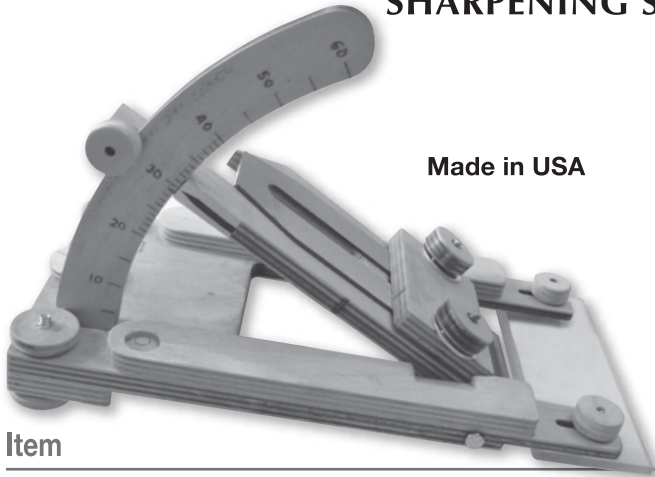

Ordering Information & Worksheet

UNIVERSAL SHARPENING JIG • ODATE CROWNING & DRESSING PLATES SHARPENING SYSTEM ESSENTIALS

Made in USA

To Order Call:
781-400-1950
or
781-237-4876

| Item | Order | List Price | Qty | Total |
|---------------------------------|----------------------|------------|-----|-------|
| Universal Sharpening Jig (USJ): | USJ | 79.00 | | |
| Glideway accessory to the USJ | NEW! Glideway | 35.00 | | |

Half wide Odate Crowning Plates:

| Item | Grit | | Color | | |
|-------------------------------|-------------------|-----------|-------|-------|--|
| Odate Crowning Plate - Honing | 220 mesh diamond | 60 micron | Black | 70.00 | |
| Odate Crowning Plate - Honing | 325 mesh diamond | 45 micron | Blue | 70.00 | |
| Odate Crowning Plate - Honing | 600 mesh diamond | 25 micron | Red | 70.00 | |
| Odate Crowning Plate - Honing | 1200 mesh diamond | 9 micron | Green | 70.00 | |

Half wide Odate Dressing Plate:

| Item | Grit | | Color | | |
|-------------------------------|------------------|-----------|-------|-------|--|
| Odate Dressing Plate - Honing | 220 mesh diamond | 60 micron | Black | 70.00 | |