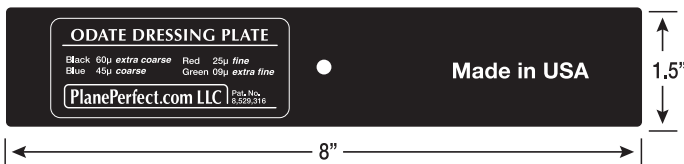

Half wide Odate Dressing Plate:

Item	Grit		Color		
Odate Dressing Plate - Honing	220 mesh diamond	60 micron	Black	70.00	

ORDER TOTAL

PlanePerfect.com LLC